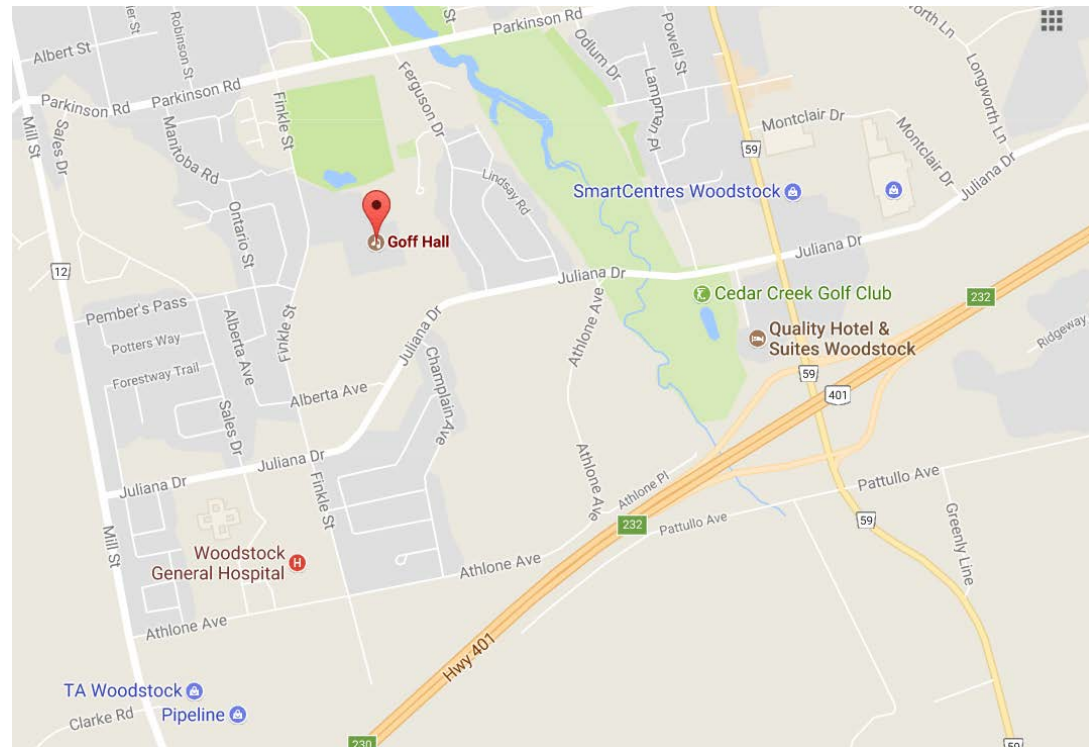

Goff Hall
381 Finkle Street
Woodstock, ON N4V 1A3

AMCTO ZONE 3 FALL MEETING

There is ample free parking at the facility.
Enter through the main entrance.

Goff Hall is on the left.

If traveling on the 401 from east of Woodstock:

Head west on the 401
Take exit 232 for Norwich Ave/Oxford Road 59
Turn right onto Norwich Avenue
Turn left at the 1st set of lights onto Juliana Drive
Turn right onto Alberta Avenue
Turn right onto Finkle Street
The Community Complex will be on the right hand side

If travelling on the 403 from east of Woodstock:

Head west on the 403 until it merges with the 401
Then follow the directions above

If traveling on the 401 from west of Woodstock:

Head east on the 401
Take exit 230 for Sweaburg Road/Mill Street
Turn left onto Mill Street
Turn right onto Juliana Drive
Turn left onto Finkle Street
The Community Complex will be on the right hand side